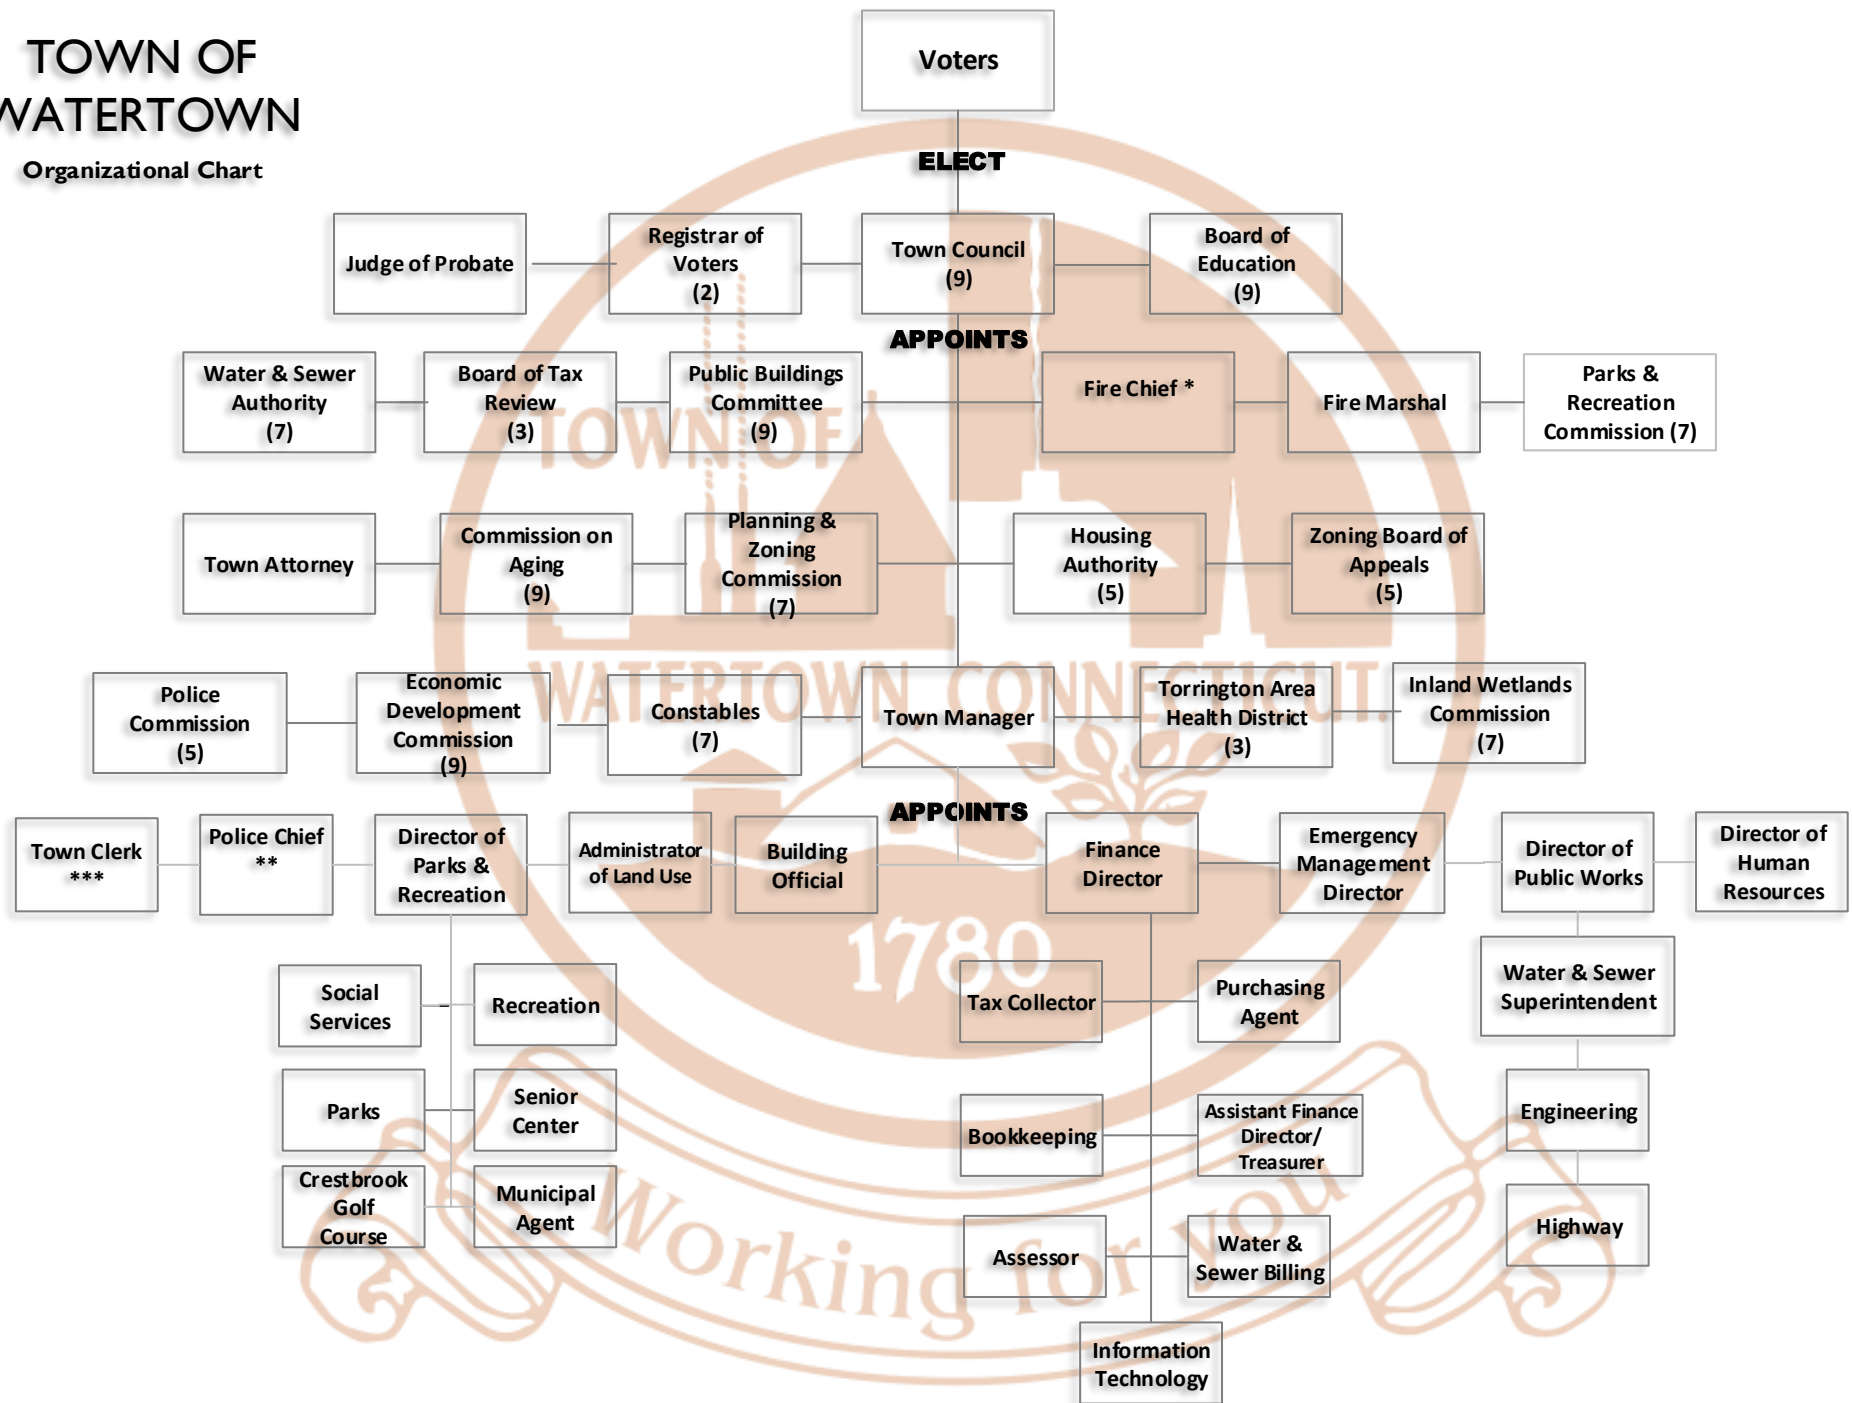

TOWN OF WATERTOWN

Organizational Chart

* Fire Department Volunteers elect their own Chief

** Police Chief Appointment made with concurrence of Town Council

*** The Town Manager with the concurrence of the Town Council shall have the power to appoint a Town Clerk